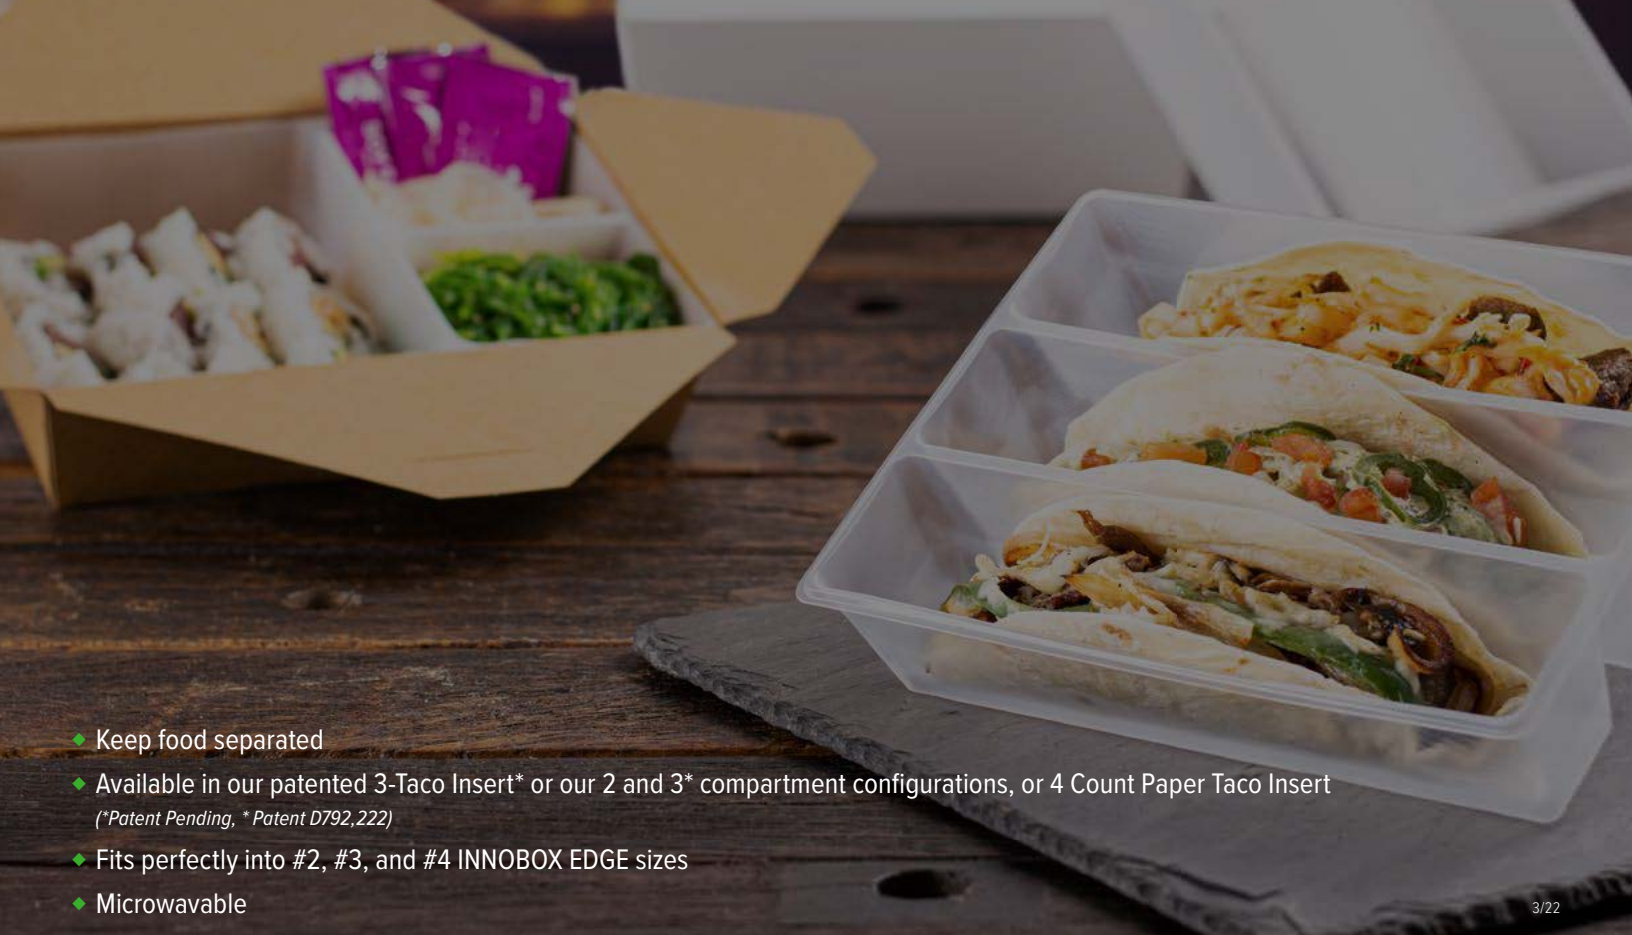

INNOBOX EDGE™ INSERTS

KEEP FOOD SEPARATED WITH INNO-PAK'S INSERTS

- ◆ Keep food separated
- ◆ Available in our patented 3-Taco Insert* or our 2 and 3* compartment configurations, or 4 Count Paper Taco Insert
*(*Patent Pending, * Patent D792,222)*
- ◆ Fits perfectly into #2, #3, and #4 INNOBOX EDGE sizes
- ◆ Microwavable

3/22

-  Hot Food Friendly
-  Leak Resistant
-  Microwavable
-  Recyclable Item*
* If clean and dry
Check with your local municipality/store
Remove window prior to recycling
-  Cold Food Friendly

INNOBOX EDGE INSERTS